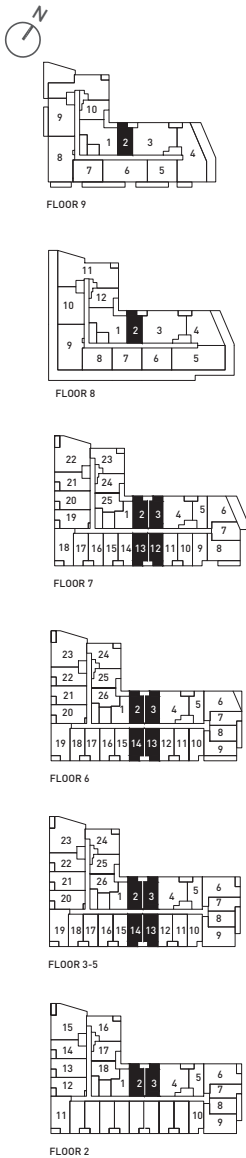

TOURAINÉ

ONE BEDROOM + DEN 1D-E

INTERIOR | 540 SQ. FT. EXTERIOR | 27 SQ. FT. TOTAL | 567 SQ. FT.

250 | LAWRENCE
AT AVENUE ROAD

LAWRENCE AVENUE WEST