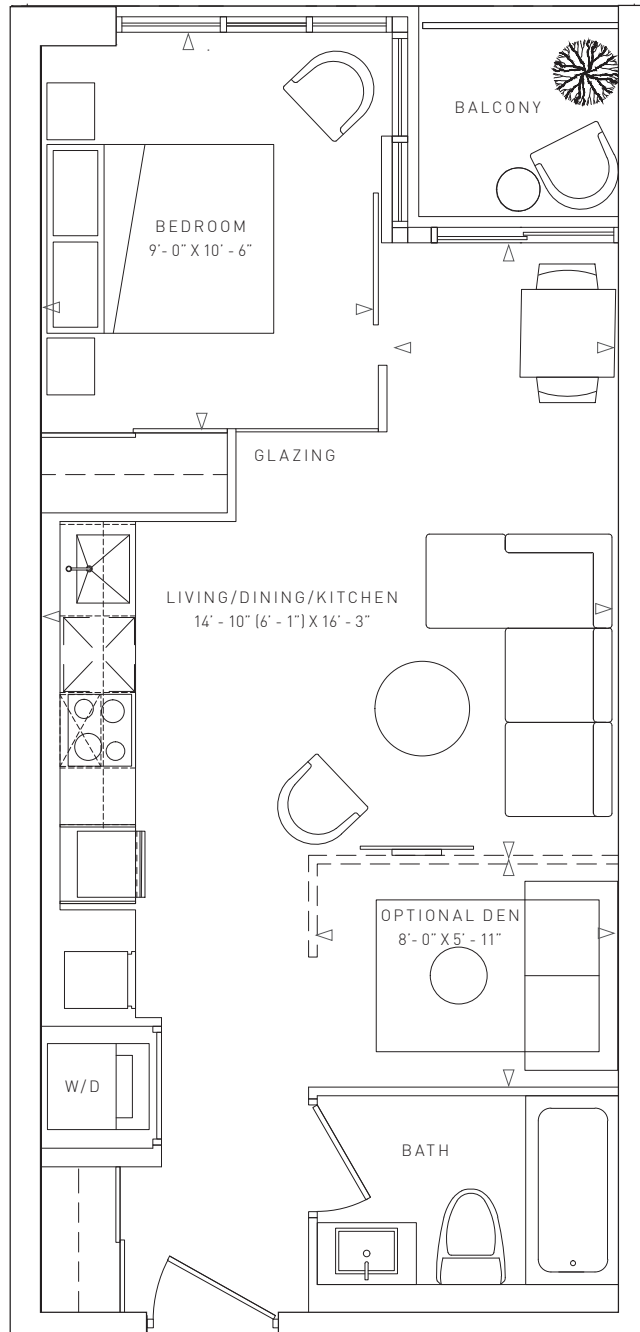

TOURAINÉ

ONE BEDROOM + DEN 1D-E

INTERIOR | 540 SQ. FT. EXTERIOR | 27 SQ. FT. TOTAL | 567 SQ. FT.

250 | LAWRENCE
AT AVENUE ROAD

LAWRENCE AVENUE WEST