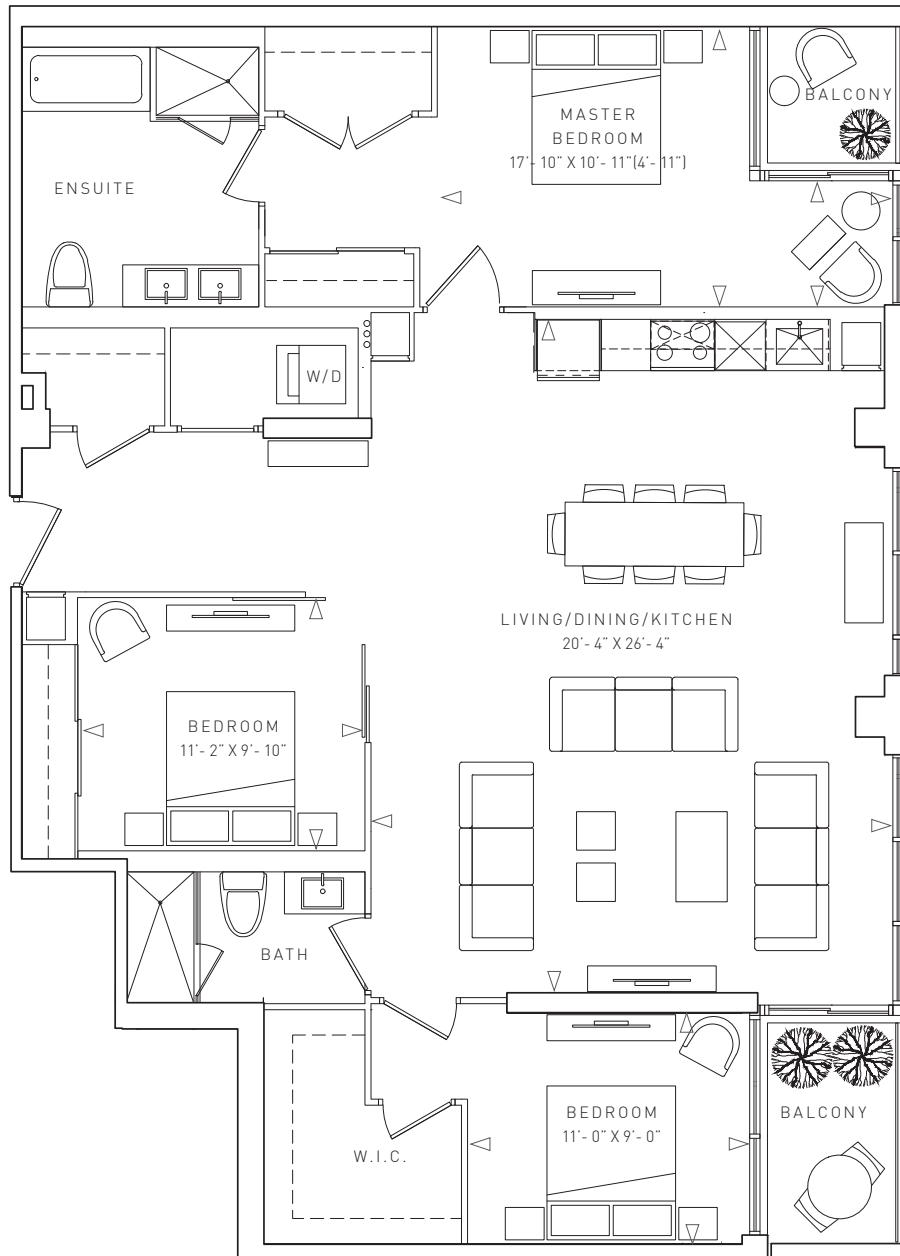

HEART

THREE BEDROOM 3D

INTERIOR | 1524 SQ. FT. EXTERIOR | 44 + 27 SQ. FT. TOTAL | 1595 SQ. FT.

250 | LAWRENCE
AT AVENUE ROAD

LAWRENCE AVENUE WEST